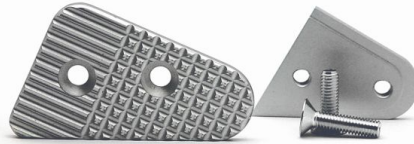

BRAKE LEVER EXTENSION GS MODELS – SILVER

62,40€

F 650 GS (- 2007)

F 650 GS Dakar

G 650 GS (- 2010)

G 650 GS (2011 -)

R 1100 GS

(08/1997-)

R 1150 GS

R 1150 GS Adventure

R 1200 GS (- 2007)

R 1200 GS (2008 - 2009)

R 1200 GS (2010 - 2012)

R 850 GS

(08/1997-)

In its original form, even on the new GS, the lever tip is unfortunately rather small, which all too often presents a safety risk. The extension means that it is almost impossible for the foot to slip off or to miss the lever altogether. With this, the GS is also enriched by the addition of another highlight. You'll learn to appreciate this innovation once you've tried it out. Elaborately milled and anodised. Straightforward installation.

The top plate is bolted securely with two bolts (all supplied) to the counter part, which has threads cut in an angle to ensure exact fitting. Made in Germany.

SKU: 26220-001