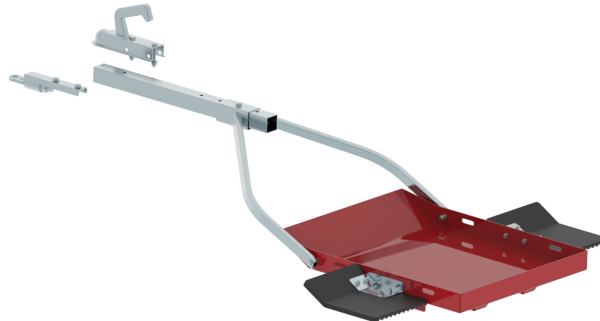

IRON BALTIC LATUKONE PERINTEISELLE LADULLE

452,60€

Tuotenumero: 47.2000

Valmistaja: Iron Baltic

The Classic Track Setter is for the grooming the classic style ski tracks.

Sopii mm.

Tekniset tiedot:

- Can be hitched to an ATV (preferably with snow tracks fitted ATV), a snowmobile or a compact tractor.
- Possibility to load with ballast weight (sandbags etc.) for more efficient snow compression.
 - Classic track width 230 mm / 9 in.
 - Adjustable tow bar length.
 - Equipped with ball type 50 mm (2') hitch coupling to use with the ATV / UTV.
 - Equipped with pin type hitch coupling to use with snowmobiles and small tractors.
- Kit includes the side wings / extensions with 2 x 250mm width (total width 600 + 2 x 250 = 1100 mm)