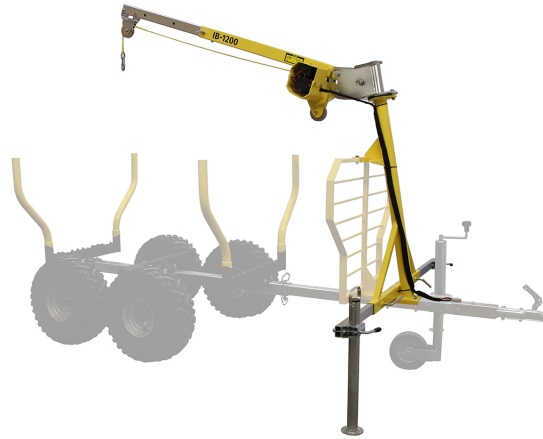

## IRON BALTIC NOSTIN IB 1000

**868,00€**

Tuotenumero: 23.3000

Valmistaja: Iron Baltic

For use with timber trailer IB 1000.

Sopii mm.

Tekniset tiedot:

- Length of boom 1300 - 1800 mm ( 51 - 71 in ).
  - Lift capacity up to 300 kg ( 661 lb ).
    - Adjustable support legs.
- Crane boom adjustable in length and height.
- Quick and easy adjustment into transport position via pivot.
- Crane can be equipped with electric winch kit ( product 23.3100 ) as an option.

**SKU: 23.3000**