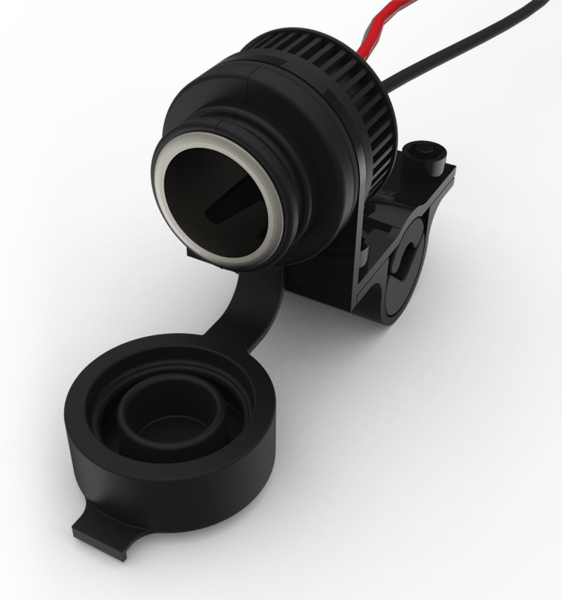

OXFORD 12V STD ACCESSORY PLUG SOCKET AND 1.2MTR 10AMP FUSED LOOM

32,90€

Oxford 12V STD Accessory Plug Socket and 1.2mtr 10amp fused loom

SKU: EL101