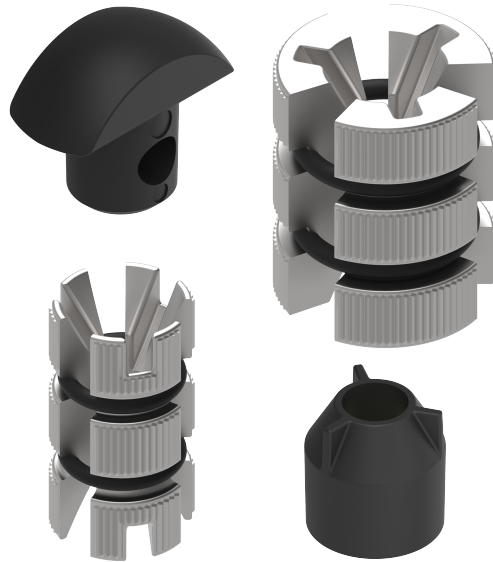

QUAD LOCK® REPLACEMENT FORM STEM MOUNT PARTS

14,99€

1x Small Expanding Clamp, 1x Medium Expanding Clamp, 1x Base Plug, 1x Moto Nut

SKU: QLP-RFS