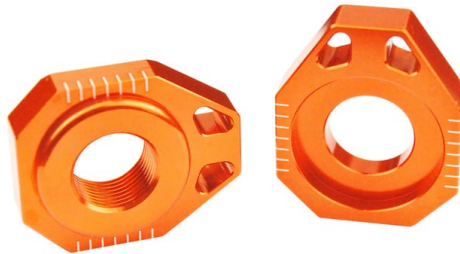

SCAR AXLE BLOCKS - KTM ORANGE COLOR

42,40€

Scar Axle Blocks - Ktm Orange color

SKU: 430-AB503