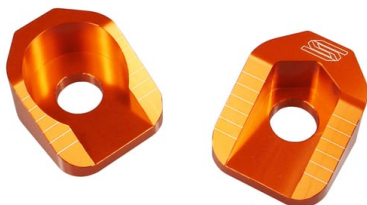

SCAR AXLE BLOCKS - KTM ORANGE COLOR

39,00€

Scar Axle Blocks - Ktm Orange color

SKU: 430-AB501