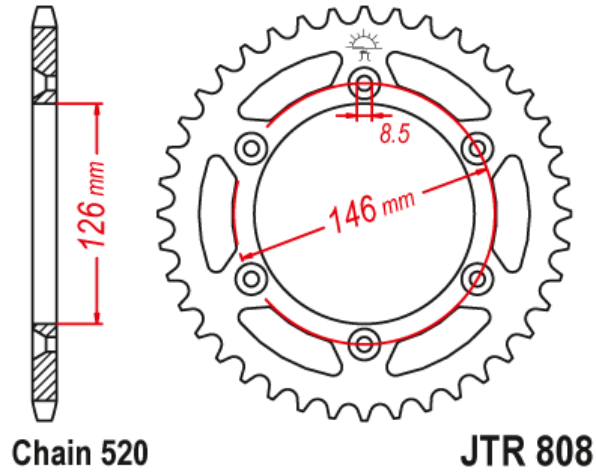

JT TAKARATAS 50 HAMPAINEN JTR808.50SC

~~34,60€~~ **24,70€**

50-hampainen takahammasratas Suzuki RM125 RM250 RMX250 RM-Z450 malleihin

SKU: 274-R808-50SC