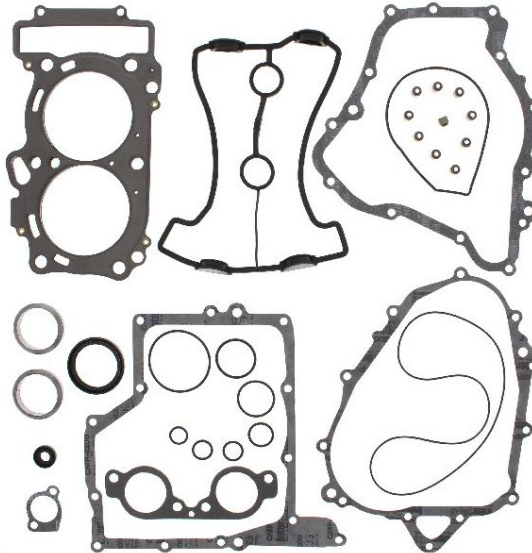

## WINDEROSA TÄYDELLINEN TIIVISTESARJA STEFOILLA YAMAHA 4T 500CC 2007-18

**~~79,00€~~ 39,50€**

SNOWMOBILE YAMAHA

2018

Phazer XTX 500 ES/R 144"

SNOWMOBILE YAMAHA

2018

Venture Multi-Purpose 500 ES/R 144"

SNOWMOBILE YAMAHA

2014-2017

Phazer XTX 500 4 stroke ES/R 144"

SNOWMOBILE YAMAHA

2013-2017

Venture Multi-Purpose 500 4 stroke ES/R 144"

SNOWMOBILE YAMAHA

2008-2017

Phazer MTX 500 4 stroke ES/R 144"

SNOWMOBILE YAMAHA

2008-2017

Phazer RTX 500 4 stroke ES/R 121"  
SNOWMOBILE YAMAHA

2007-2013

Phazer GT 500 4 stroke ES/R 121"  
SNOWMOBILE YAMAHA

2007-2013

Venture Lite 500 4 stroke ES/R 144"  
SNOWMOBILE YAMAHA