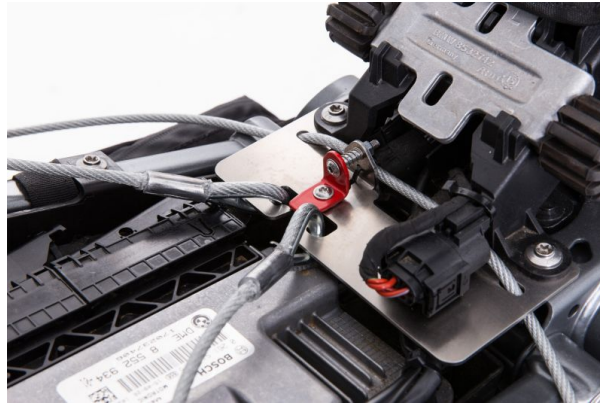

WUNDERLICH HELMET ANTI-THEFT SYSTEM »HELM-LOCK«

83,30€

44320-000. The safest and easy to handle helmet anti-theft system for the new R 1200 GS LC and Adventure LC.

Thanks to an additional, spring supported locking bar it's absolutely impossible to open the slings without pulling up the seat. That makes our anti-theft system completely different from many other models.

The carefully covered security rope takes two helmets at the same time and, when is not needed, can be simply stowed in the suspension unit. An enormously helpful product. Once you own it, you wouldn't miss it anymore..

The facts: Easy anti-theft securing of up to two helmets.

No additional lock etc. needed. Access to release is protected by the seat lock.

The aluminium suspension unit is fastened under the seat by means of two screws.

Safety rope can be stowed in the suspension unit when is not used.

5 mm steel rope.

High-strength grouting.

With stainless steel reinforced thimble to protect the rope.

Thick silicon coating against abrasion and paint damages.