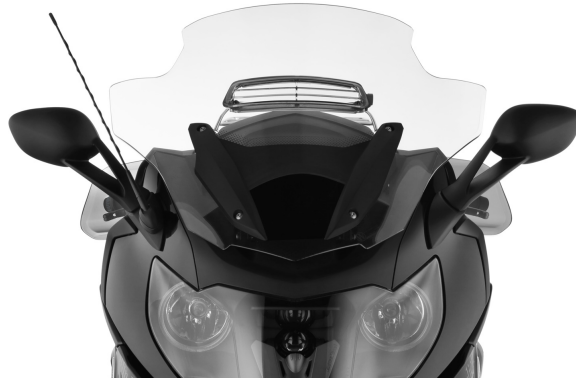

## WUNDERLICH MARATHON AIRVENTED TOURING WINDSHIELD - CLEAR K1600GT/GTL/B

**290,70€**

### Function

- Elegant »MARATHON AIRVENTED« windshield with the unique, controllable ventilation open
  - Optimum comfort
- Aerodynamically formed so that it dampens turbulence effectively, softening it and reducing it to a minimum
  - Hand-polished, rounded rim that doesn't require edge protection
    - Perfect weather protection for all body sizes
    - Functional, integrated design
- Provides relief from wind pressure for the upper body, arms and body, especially at high speeds
  - Visually clean windshield provides a distortion-free view
    - High form stability and scratch resistance
    - Simple assembly
    - Perfect ergonomics and protection

### Technical information

- Material: High-quality PMMA, 5 mm windshield thickness, precisely aerodynamically formed and visually clean design, hand-polished edges, rounded
  - Dimensions (WxH): 678 x 607 mm