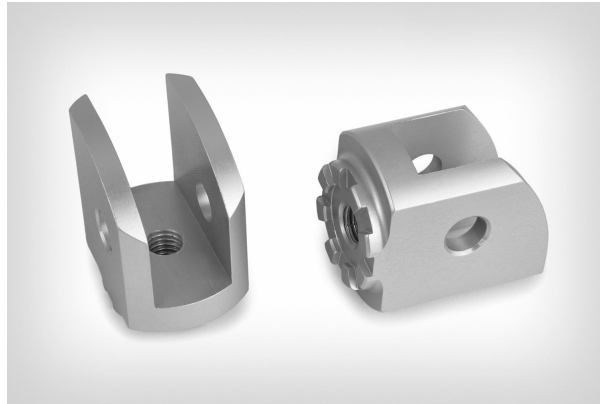

WUNDERLICH VARIO JOINT RIDER »EVO1« (PAIR)

52,00€

26030-000. Our Vario rest system is the ultimate solution when it comes to adjustable footrests.

With an adjustment range of 100 mm diameter, it leaves nothing to be desired. No matter whether you've got big feet or small ones, whether you want to increase the lean angle freedom or just comfortably relieve the knee angle. The eightfold adjustment option of a full 360° ensures enormous flexibility. This win for comfort is available for rider and passenger. For sporty riders, we also offer the rests in a bevelled design. The delivery always comes with ABE. All parts are made from high-solidity aluminium and anodises in silver or black.

The Vario joint, the Vario adapter and the desired footrest for each side are all required for complete assembly.

The base of the system is the silver or black Vario joint that matches the corresponding vehicle model, with the joint being mounted on the footrest bracket in place of the footrest.

A Vario adapter is mounted on this, the adapter is also available in silver or black and is available in lengths of 23 mm (item no. 25912-000 in silver, 25912-002 in black), 30 mm (item no. 25912-030 in silver, 25912-032 in black) or (item no. 25912-050 in silver, 25912-052 in black) 50 mm. It can be attached in eight different directions.

The silver (item no. 25911-001) or black footrest (item no. 25911-002) is now attached to the adapter, which can also be fitted with a rubber insert (item no. 25913-002).

SKU: 26010-000