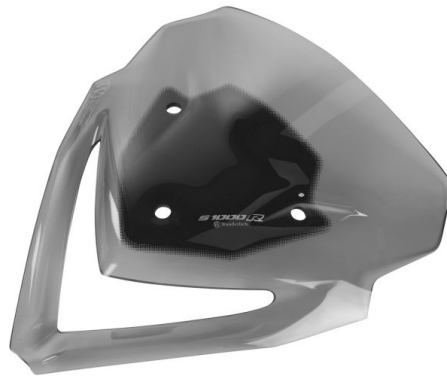

WUNDERLICH WINDSHIELD SPORT – SMOKED GREY 2014–20 S1000R

170,00€

35751-002. The sport windshield with an optimal profile and uniformly distributed approaching flow at any speed.

The facts:

Pronounced spoiler and DoubleBubble outline with a large wind deflection (up to the headlights). Optimal approaching flow without turbulences in a laying position. Uniform approaching flow in a sitting position.

Clear vision without streaks. Optical pure.

Height: 245 mm

High-end windscreen made of 4mm thick Lexan, scratch-resistant and break-proof.

Rounded and polished edges (no edge protector needed).

Aspirating hole with an elaborated profile.

Black coloured in the instrument area

Petrol-resistant and UV-proof.

ABE approved. For all R-bikers who drive quite fast and don't like to do without a good wind protection. Also tall bikers can find a good protection behind this windshield. The helmet area is considerably released thanks to the pronounced spoiler and safe from annoying turbulences.